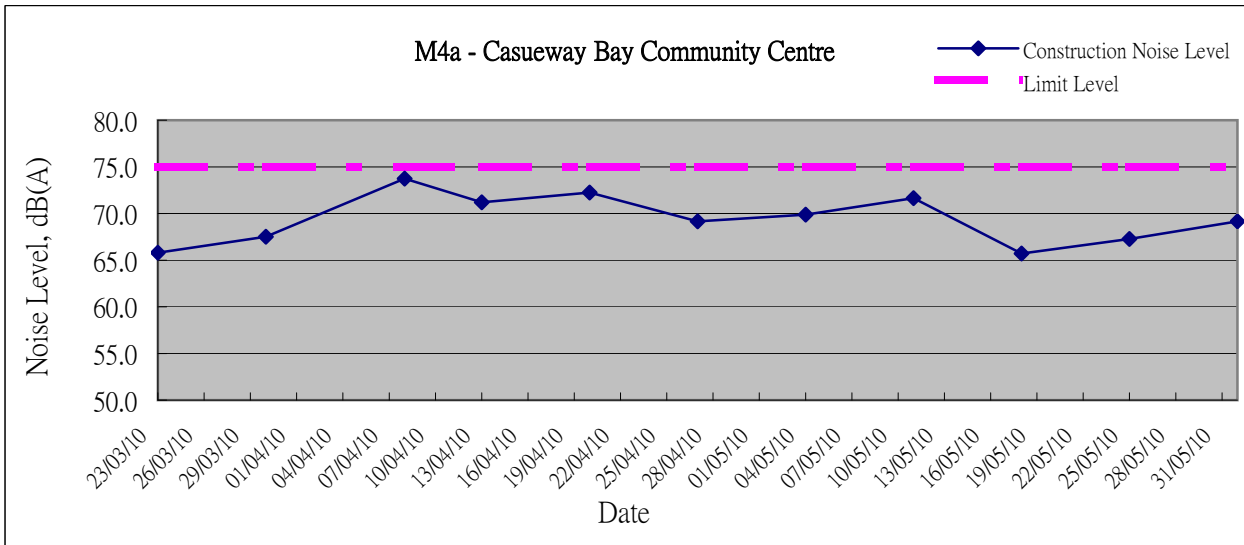

Graphic Presentation of Noise Monitoring Result

Day Time (0700 - 1900hrs on normal weekdays)

Graphic Presentation of Noise Monitoring Result

Restricted Time (1900 - 2300 hrs on normal weekdays and 0700-2300 on holiday)