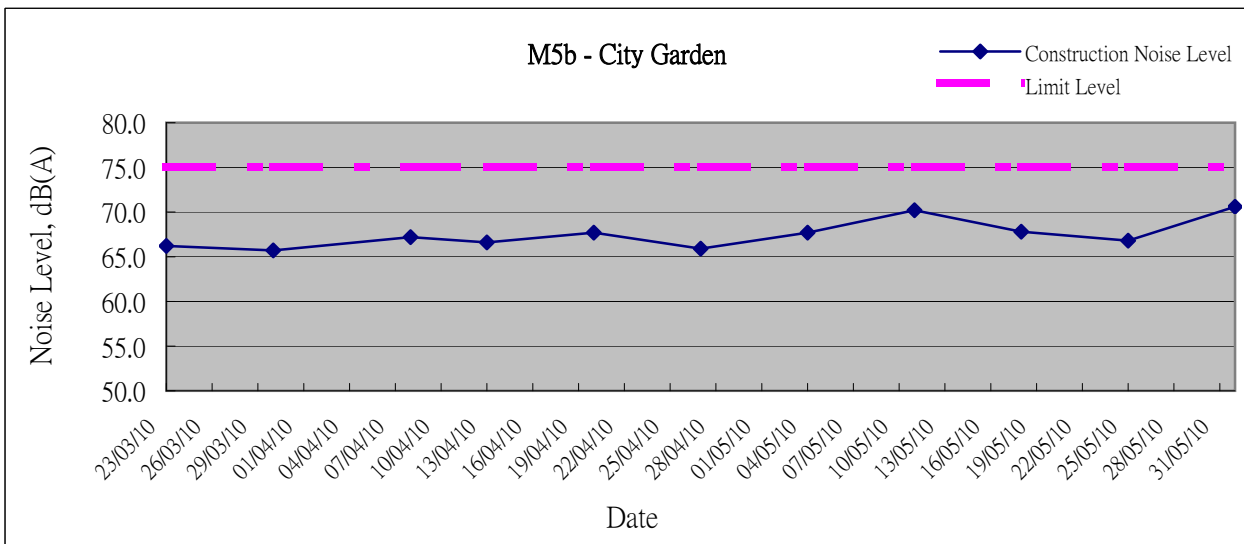

Graphic Presentation of Noise Monitoring Result

Day Time (0700 - 1900hrs on normal weekdays)

Graphic Presentation of Noise Monitoring Result

Restricted Time (1900 - 2300 hrs on normal weekdays and 0700-2300 on holiday)